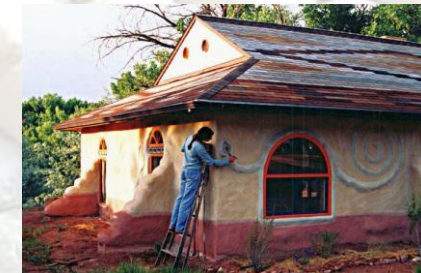

SUPERADOBE and its alternatives

**BUILDING TECHNOLOGY FOR HOUSES,
GARDENS AND LANDSCAPE ARCHITECTURE**

Building with earth in a new form