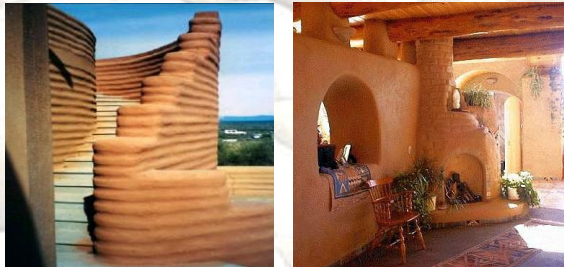

The renaissance of earth building – the advantages of Superadobe technology

- Natural, reversible, recyclable building materials no harmful to our health and the environment;
- Good thermal mass material: perfect heat storage capacity and regulation of temperature and humidity resulting comfortable interior microclimate;
- Good acoustic parameters (healthy soundspaces);
- Statically strong, durable, and resistant even to extreme weather conditions and natural catastrophes (flood, windstorm, hurricane, fire, earthquake);
- Wide range of use;
- Harmonic and diverse – traditional or modern – forms and styles: straight or arched walls, square structures, vaults, domes or their combinations;

- With building vaults and domes we can omit or minimize the use of wood, iron or reinforced concrete bond and beam systems and roofs;
- Economic and environmentally friendly, easy building with local materials, small waste production, minimal need for industrial background and machines, low shipping costs. Low energy input and environmental pollution;
- Low housekeeping costs;
- Anyone can learn this building technology, the whole family or community from young to old can build;
- Ideal for humanitarian purposes, strengthen communities and equal opportunities.